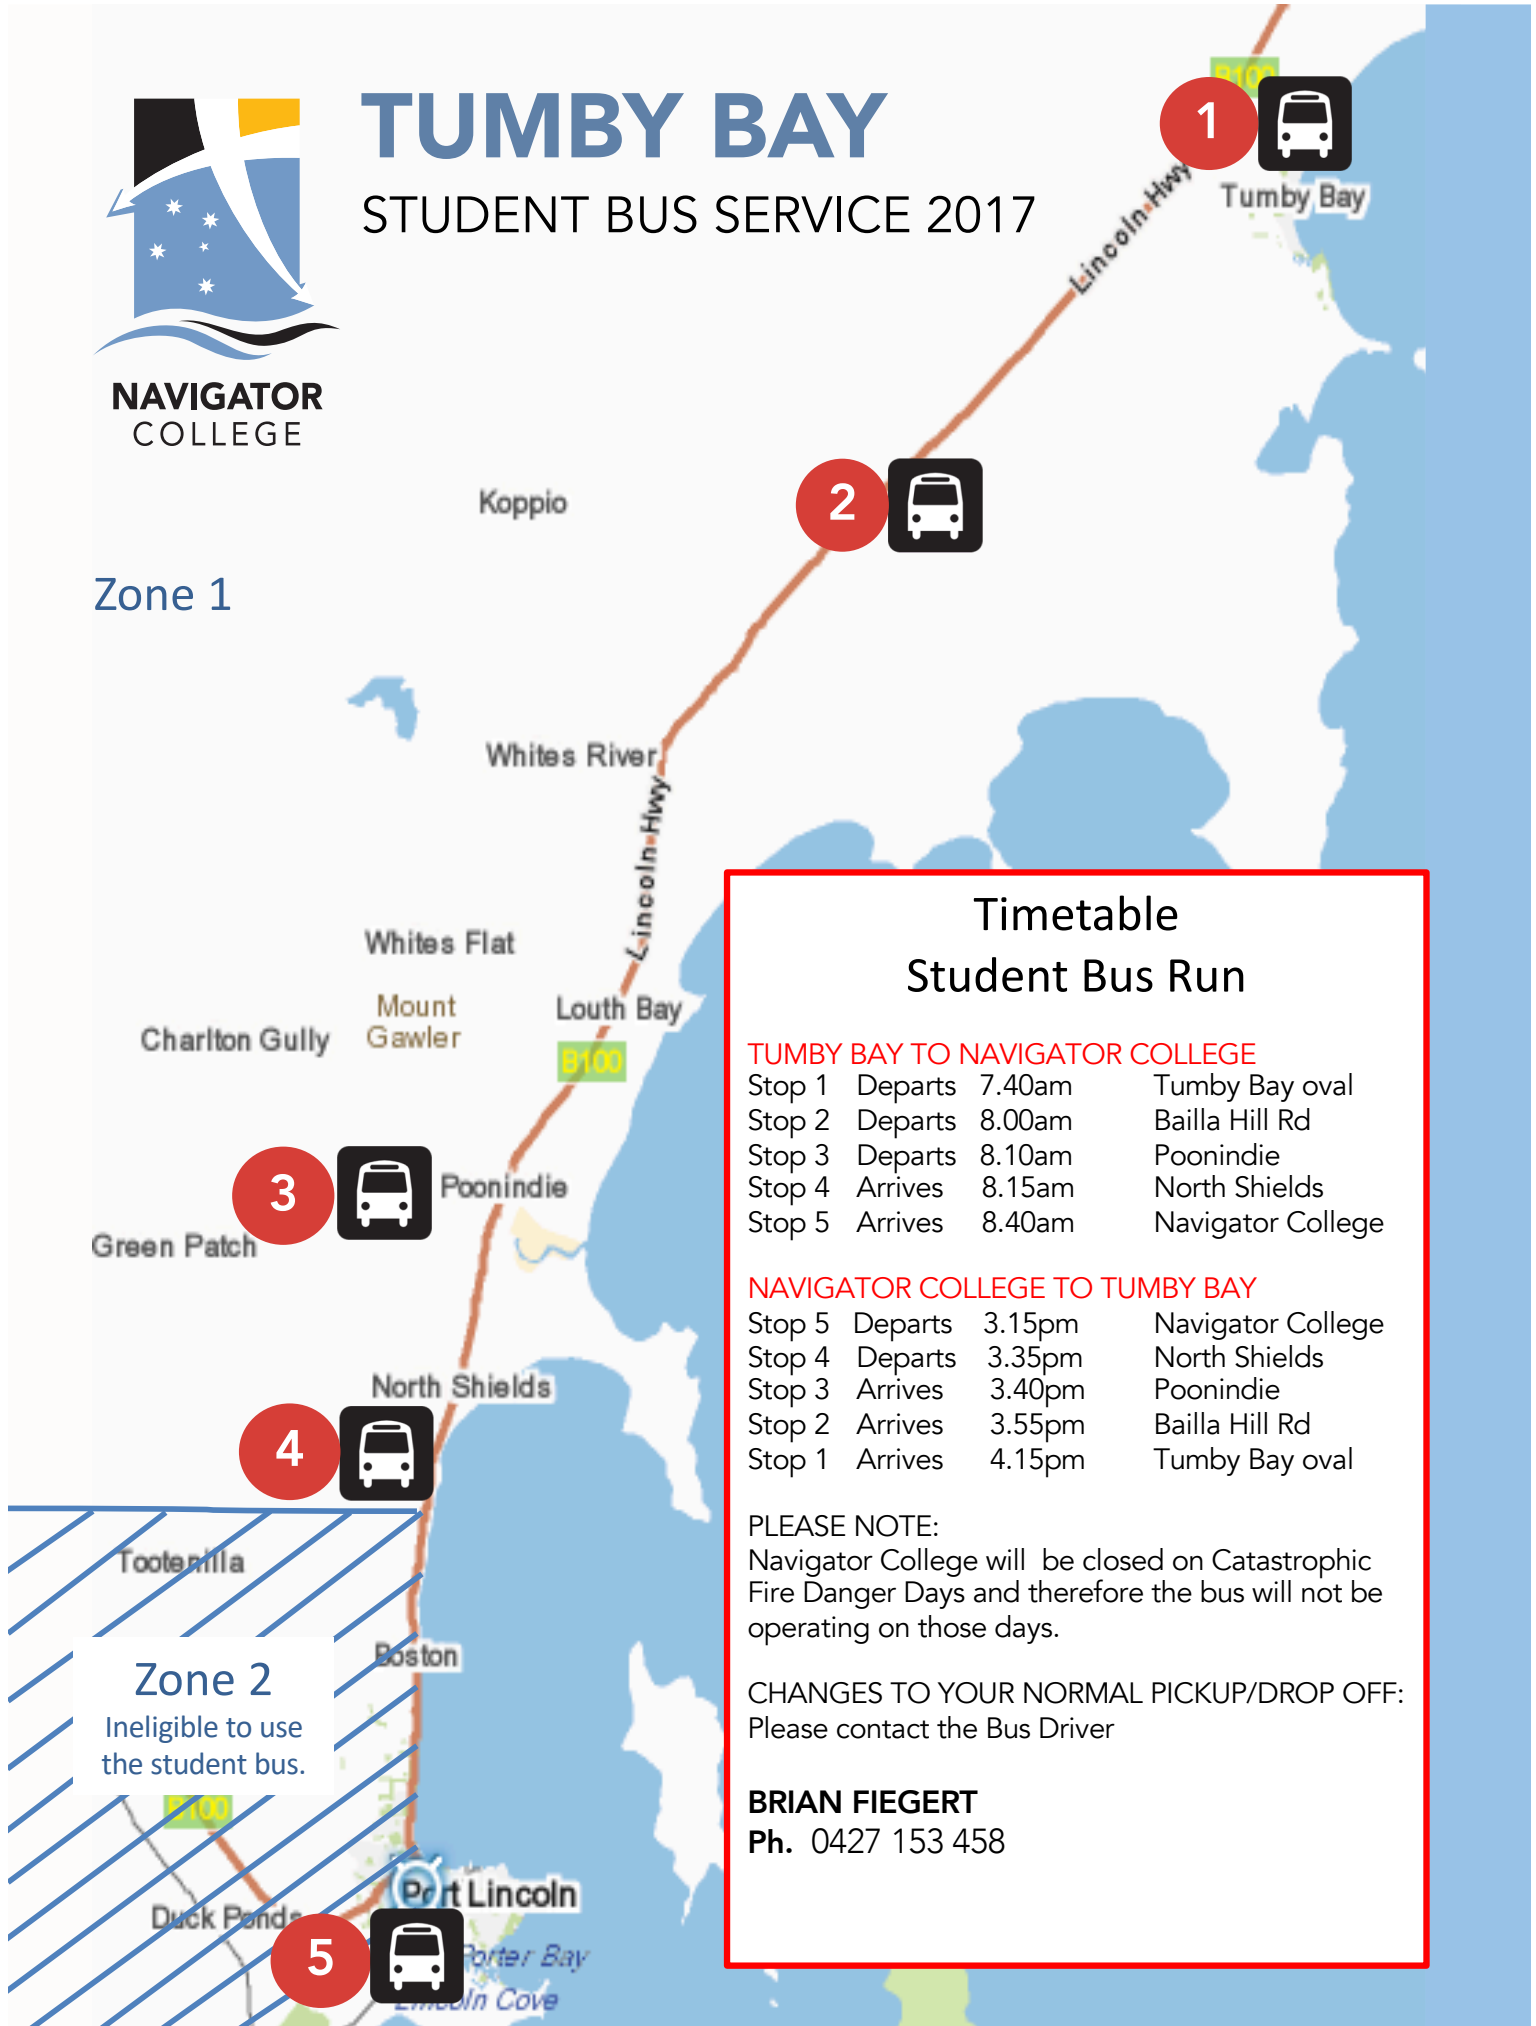

TUMBY BAY

STUDENT BUS SERVICE 2017

Zone 1

Timetable Student Bus Run

TUMBY BAY TO NAVIGATOR COLLEGE

Stop 1	Departs	7.40am	Tumby Bay oval
Stop 2	Departs	8.00am	Bailla Hill Rd
Stop 3	Departs	8.10am	Poonindie
Stop 4	Arrives	8.15am	North Shields
Stop 5	Arrives	8.40am	Navigator College

NAVIGATOR COLLEGE TO TUMBY BAY

Stop 5	Departs	3.15pm	Navigator College
Stop 4	Departs	3.35pm	North Shields
Stop 3	Arrives	3.40pm	Poonindie
Stop 2	Arrives	3.55pm	Bailla Hill Rd
Stop 1	Arrives	4.15pm	Tumby Bay oval

PLEASE NOTE:

Navigator College will be closed on Catastrophic Fire Danger Days and therefore the bus will not be operating on those days.

CHANGES TO YOUR NORMAL PICKUP/DROP OFF:

Please contact the Bus Driver