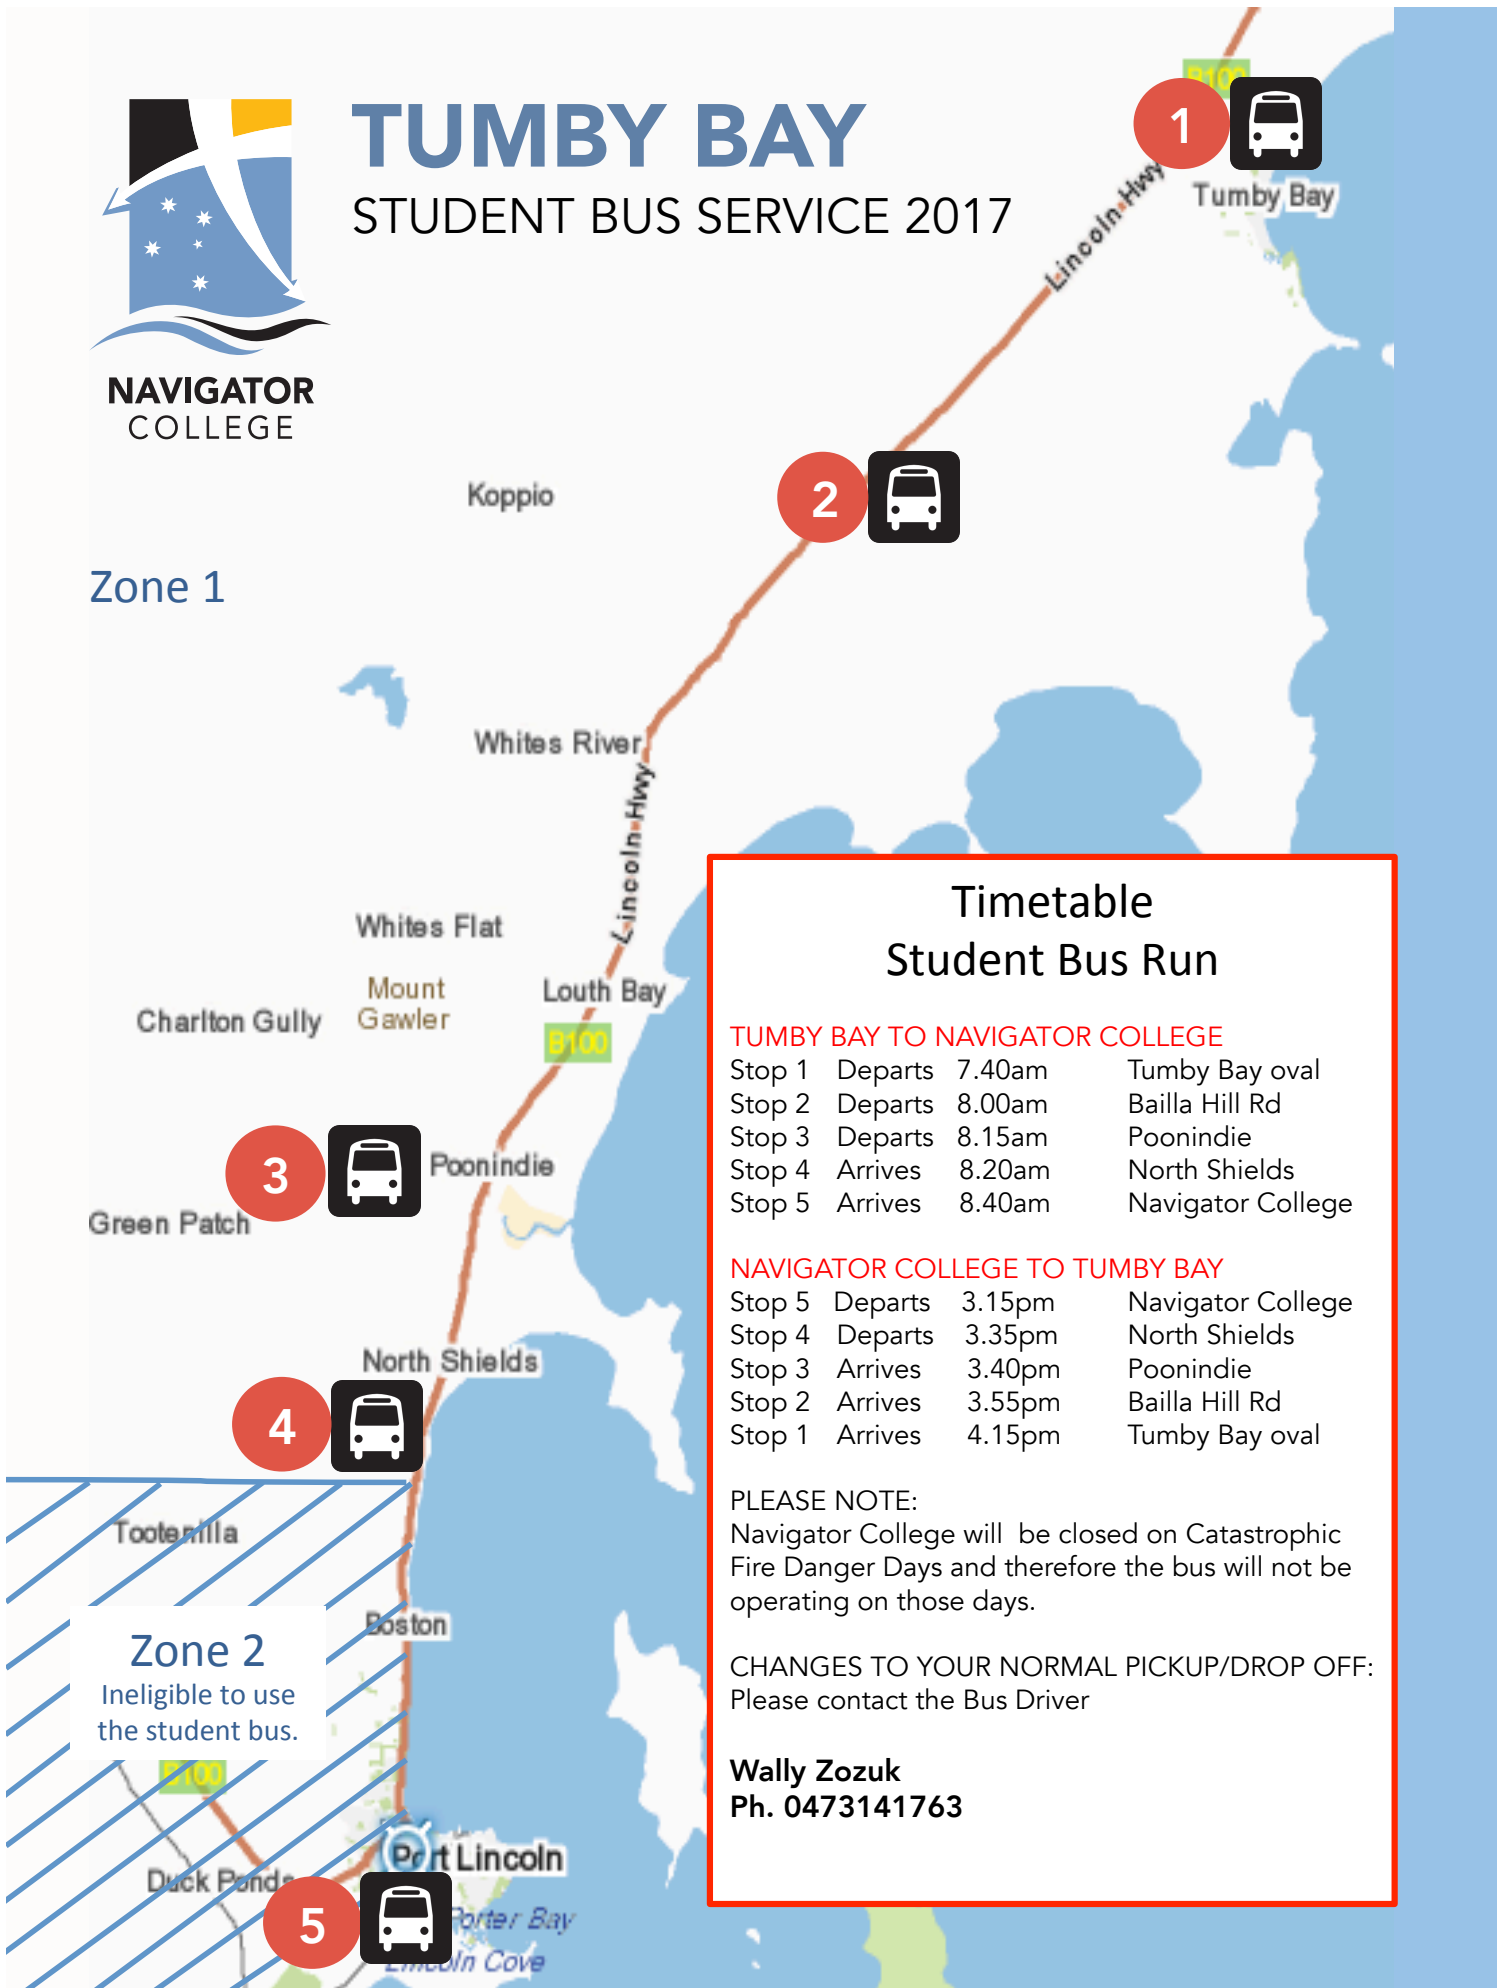

TUMBY BAY

STUDENT BUS SERVICE 2017

Zone 1

Timetable Student Bus Run

TUMBY BAY TO NAVIGATOR COLLEGE

Stop 1	Departs	7.40am	Tumby Bay oval
Stop 2	Departs	8.00am	Bailla Hill Rd
Stop 3	Departs	8.15am	Poonindie
Stop 4	Arrives	8.20am	North Shields
Stop 5	Arrives	8.40am	Navigator College

NAVIGATOR COLLEGE TO TUMBY BAY

Stop 5	Departs	3.15pm	Navigator College
Stop 4	Departs	3.35pm	North Shields
Stop 3	Arrives	3.40pm	Poonindie
Stop 2	Arrives	3.55pm	Bailla Hill Rd
Stop 1	Arrives	4.15pm	Tumby Bay oval

PLEASE NOTE:

Navigator College will be closed on Catastrophic Fire Danger Days and therefore the bus will not be operating on those days.

CHANGES TO YOUR NORMAL PICKUP/DROP OFF:
Please contact the Bus Driver